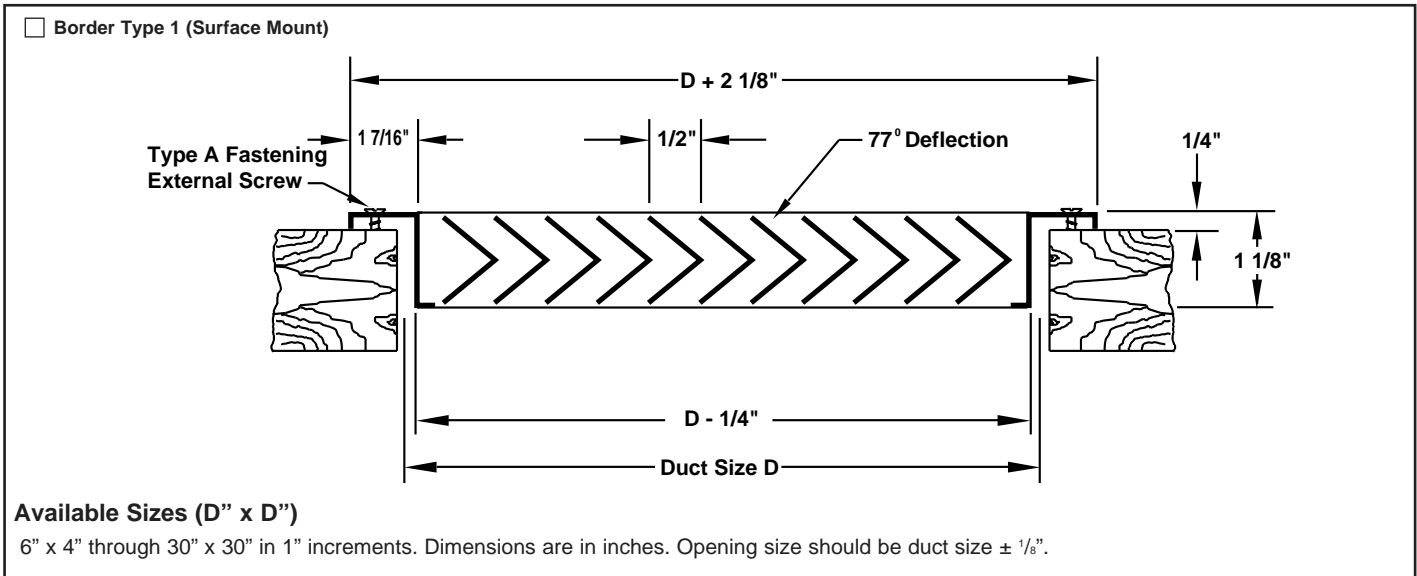

## Door Return Grille • Sight Proof Steel

Model: T-700L • Long Blades  
T-700S • Short Blades

### Additional Border Type

### General Description

- Model T-700 offers the largest free area possible with a completely sight proof design.
- Widely used, not only in doors, but also in place of exhaust and return grilles where it is important that the interior of the plenum or duct be concealed.
- Inverted-V blades not only block vision but also provide stiffness.
- Provides exceptional resistance to bumps and kicks.
- Material is heavy duty 20 gauge steel.