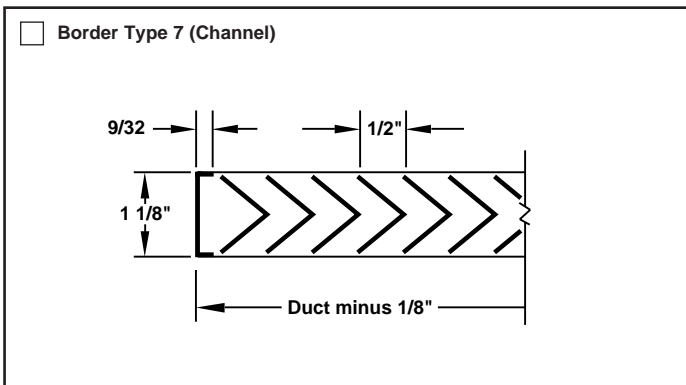

## Door Return Grille • Sight Proof Steel

Model: T-700L • Long Blades  
T-700S • Short Blades

### Additional Border Type

### General Description

- Model T-700 offers the largest free area possible with a completely sight proof design.
- Widely used, not only in doors, but also in place of exhaust and return grilles where it is important that the interior of the plenum or duct be concealed.
- Inverted-V blades not only block vision but also provide stiffness.
- Provides exceptional resistance to bumps and kicks.
- Material is heavy duty 20 gauge steel.