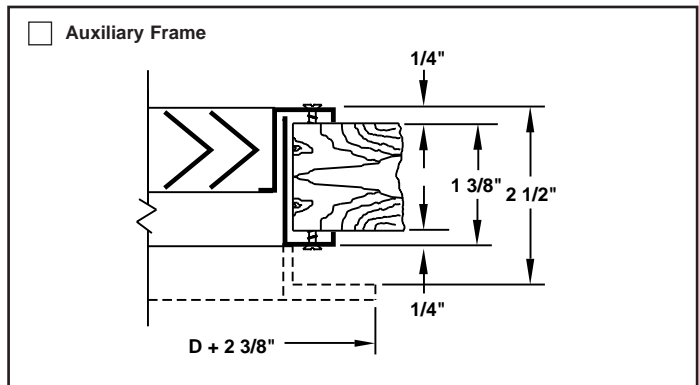

Accessories (Optional)

Check ☒ if provided.

Standard Finish: #26 White

☐ Optional finish _____

General Description

- Model T-700 offers the largest free area possible with a completely sight proof design.
- Widely used, not only in doors, but also in place of exhaust and return grilles where it is important that the interior of the plenum or duct be concealed.
- Inverted-V blades not only block vision but also provide stiffness.
- Provides exceptional resistance to bumps and kicks.
- Material is heavy duty 20 gauge steel.